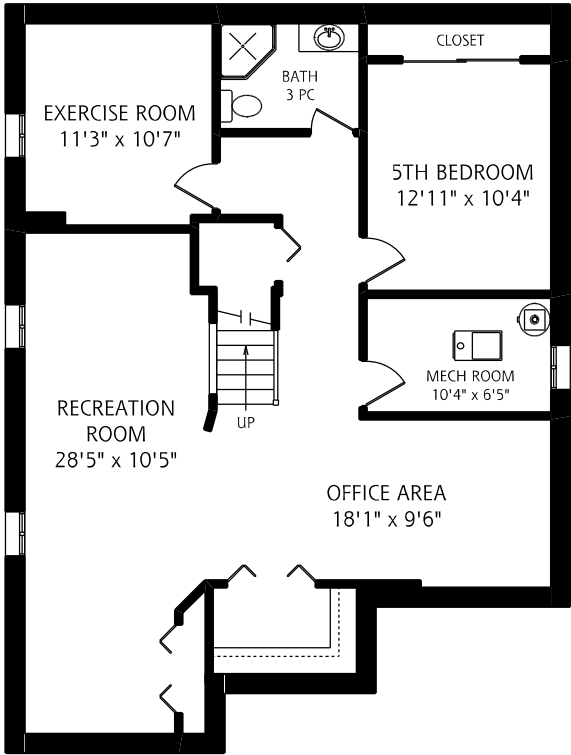

# 300 FINCHAM AVENUE

ALL MEASUREMENTS SHOULD BE CONSIDERED APPROXIMATE

5 FOOT SCALE

Presented by  
Sergey Bogdanets  
Sales Representative  
RIGHT AT HOME REALTY INC., BROKERAGE  
416-391-3232  
[www.gtaproperty.info](http://www.gtaproperty.info)