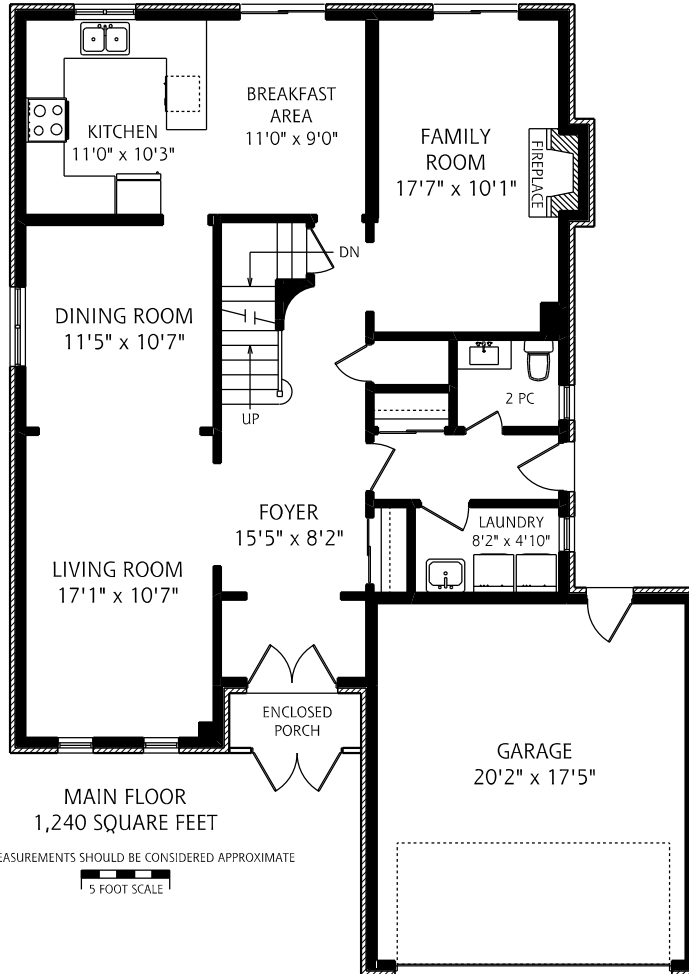

# 300 FINCHAM AVENUE

ALL MEASUREMENTS SHOULD BE CONSIDERED APPROXIMATE

5 FOOT SCALE

Presented by  
Sergey Bogdanets  
Sales Representative  
RIGHT AT HOME REALTY INC., BROKERAGE  
416-391-3232  
[www.gtaproperty.info](http://www.gtaproperty.info)