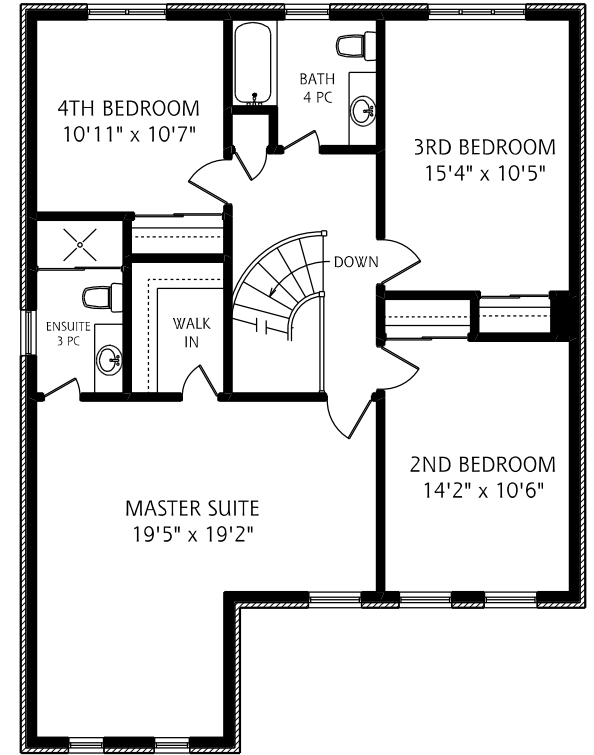

# 300 FINCHAM AVENUE

ALL MEASUREMENTS SHOULD BE CONSIDERED APPROXIMATE

5 FOOT SCALE

Presented by  
Sergey Bogdanets  
Sales Representative  
RIGHT AT HOME REALTY INC., BROKERAGE  
416-391-3232  
[www.gtaproperty.info](http://www.gtaproperty.info)